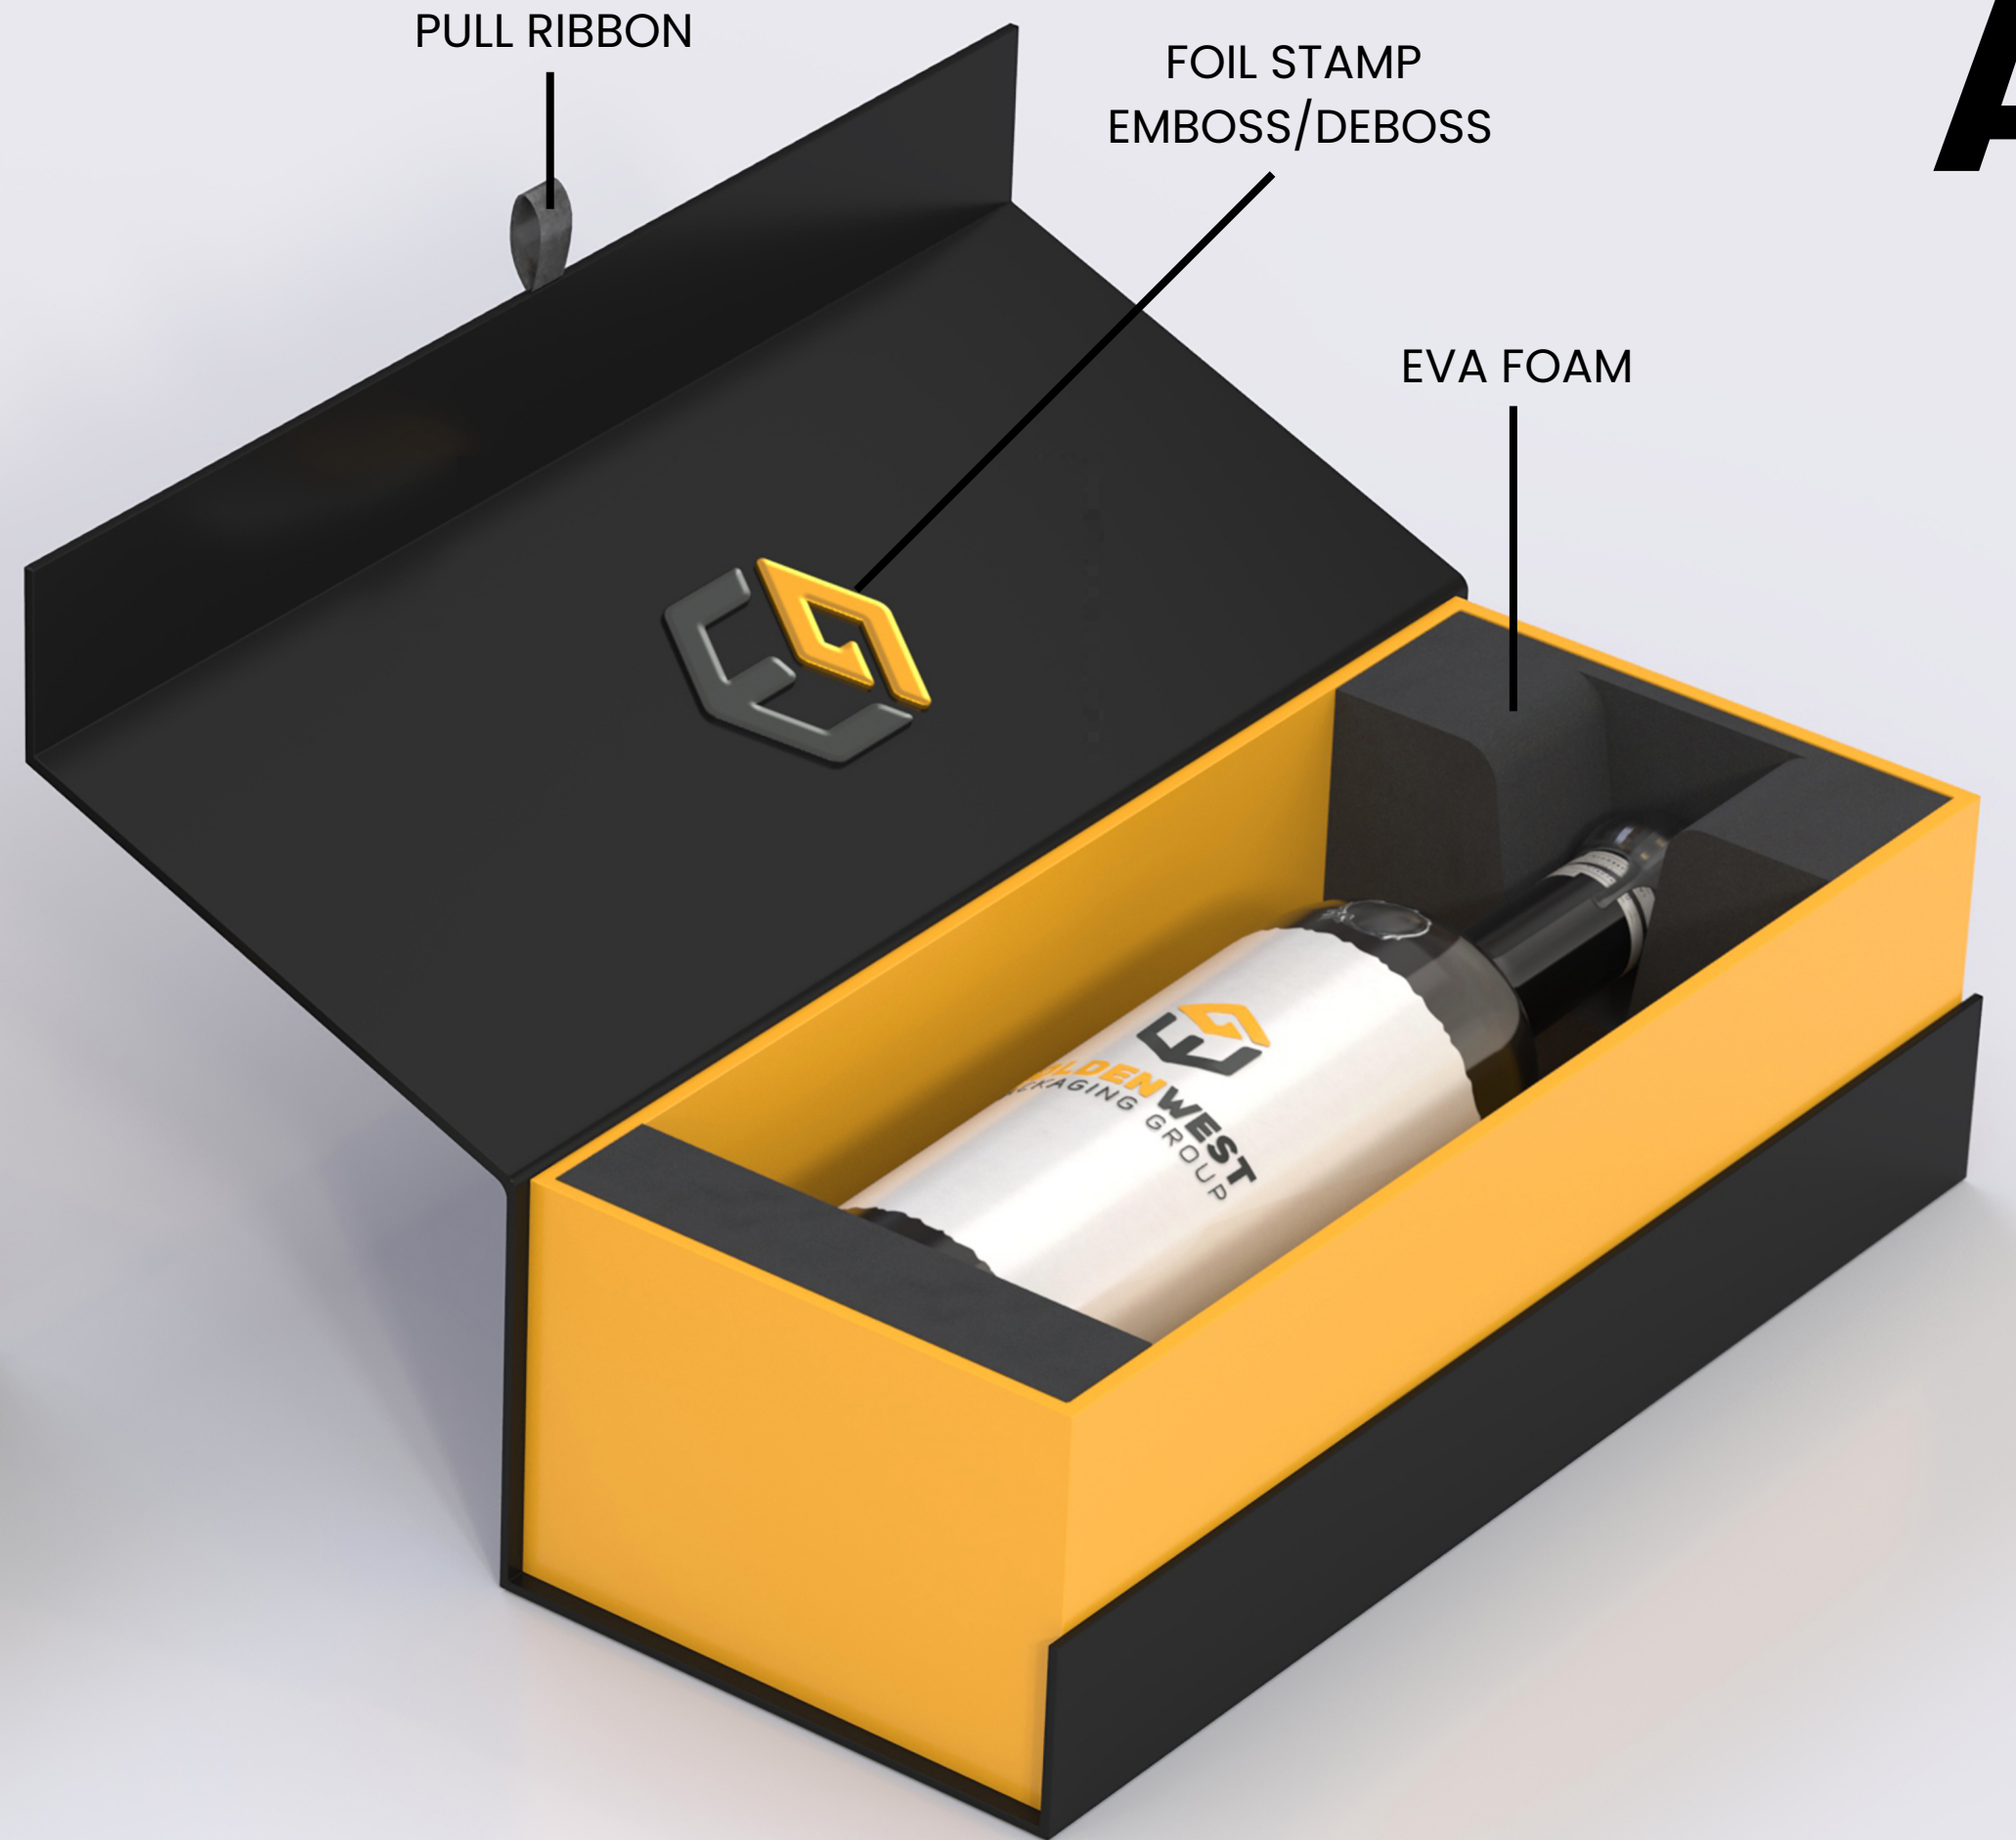

A

1 Bottle Rigid Book Style w/ Magnetic Flap

1 Bottle Rigid Telescoping w/ Reveal

1 Bottle Rigid Book Style Collapsible w/ Magnets

1 Bottle Rigid Box Pedestal

1 Bottle Rigid Tube Telescoping

FOIL STAMP
EMBOSS/DEBOSS

PULL RIBBON

EVA FOAM

1 Bottle Rigid Cylinder Wardrobe

POLYETHYLENE FOAM

DOUBLE WALL CORRUGATED
FULL OVERLAP (FOL)

FOIL STAMP
EMBOSS/DEBOSS

EVA FOAM

1 Bottle Rigid 3 Piece Telescoping Tube

POLYETHYLENE FOAM

DOUBLE WALL CORRUGATED
FULL OVERLAP (FOL)

FOIL STAMP
EMBOSS/DEBOSS

CORRUGATED
TRAY + INSERTS

2 Bottle Rigid Telescoping w/ Reveal

2 Bottle Telescoping – Rigid Lid Corrugated Base

POLYETHYLENE FOAM

DOUBLE WALL CORRUGATED FULL OVERLAP (FOL)

PULL RIBBON

FOIL STAMP EMBOSS/DEBOSS

CORRUGATED TRAY + INSERTS

3 Bottle Rigid Book Style w/ Corrugated Inserts

FOIL STAMP EMBOSS/DEBOSS

CORRUGATED TRAY + INSERTS

3 Bottle Rigid Telescoping Corrugated Inserts w/ Reveal