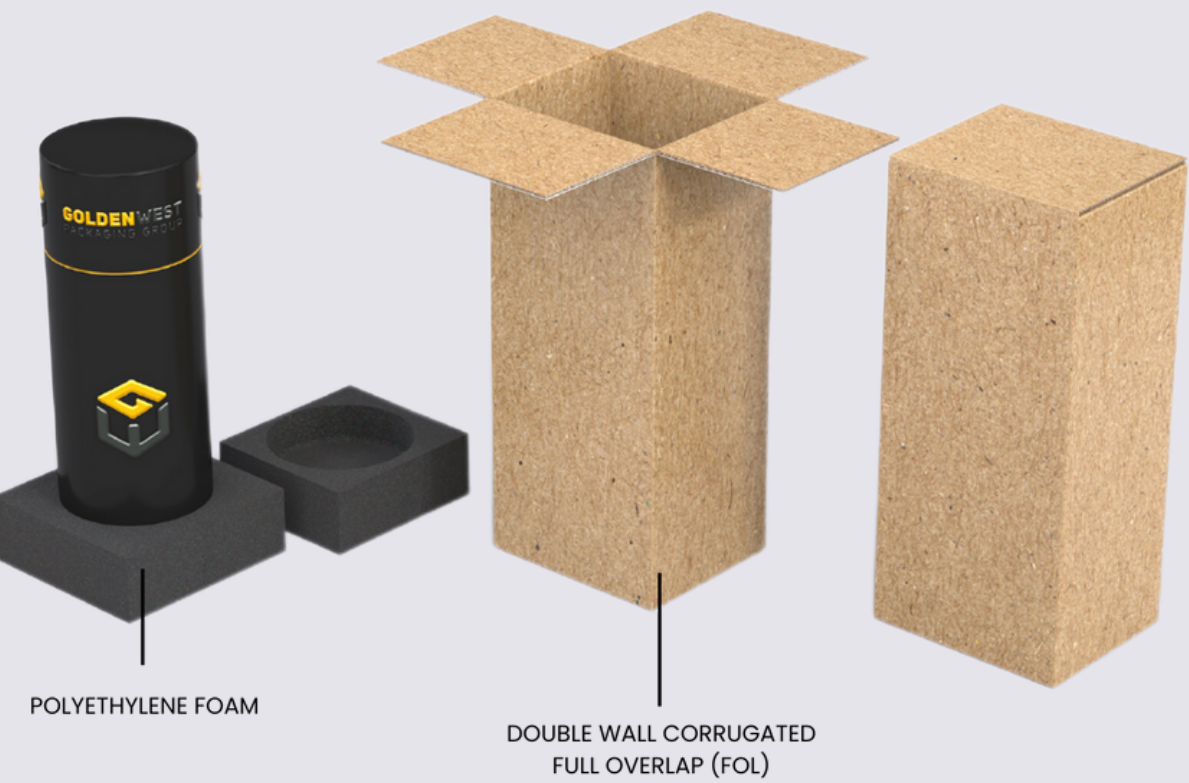

A

1 Bottle Rigid Book Style w/ Magnetic Flap

1 Bottle Rigid Telescoping w/ Reveal

1 Bottle Rigid Book Style Collapsible w/ Magnets

1 Bottle Rigid Box Pedestal

1 Bottle Rigid Tube Telescoping

FOIL STAMP
EMBOSS/DEBOSS

PULL RIBBON

EVA FOAM

1 Bottle Rigid Cylinder Wardrobe

POLYETHYLENE FOAM

DOUBLE WALL CORRUGATED
FULL OVERLAP (FOL)

FOIL STAMP
EMBOSS/DEBOSS

EVA FOAM

1 Bottle Rigid 3 Piece Telescoping Tube

POLYETHYLENE FOAM

DOUBLE WALL CORRUGATED
FULL OVERLAP (FOL)

FOIL STAMP
EMBOSS/DEBOSS

CORRUGATED
TRAY + INSERTS

2 Bottle Rigid Telescoping w/ Reveal

2 Bottle Telescoping – Rigid Lid Corrugated Base

POLYETHYLENE FOAM

DOUBLE WALL CORRUGATED FULL OVERLAP (FOL)

PULL RIBBON

FOIL STAMP EMBOSS/DEBOSS

CORRUGATED TRAY + INSERTS

3 Bottle Rigid Book Style w/ Corrugated Inserts

FOIL STAMP EMBOSS/DEBOSS

CORRUGATED TRAY + INSERTS

3 Bottle Rigid Telescoping Corrugated Inserts w/ Reveal