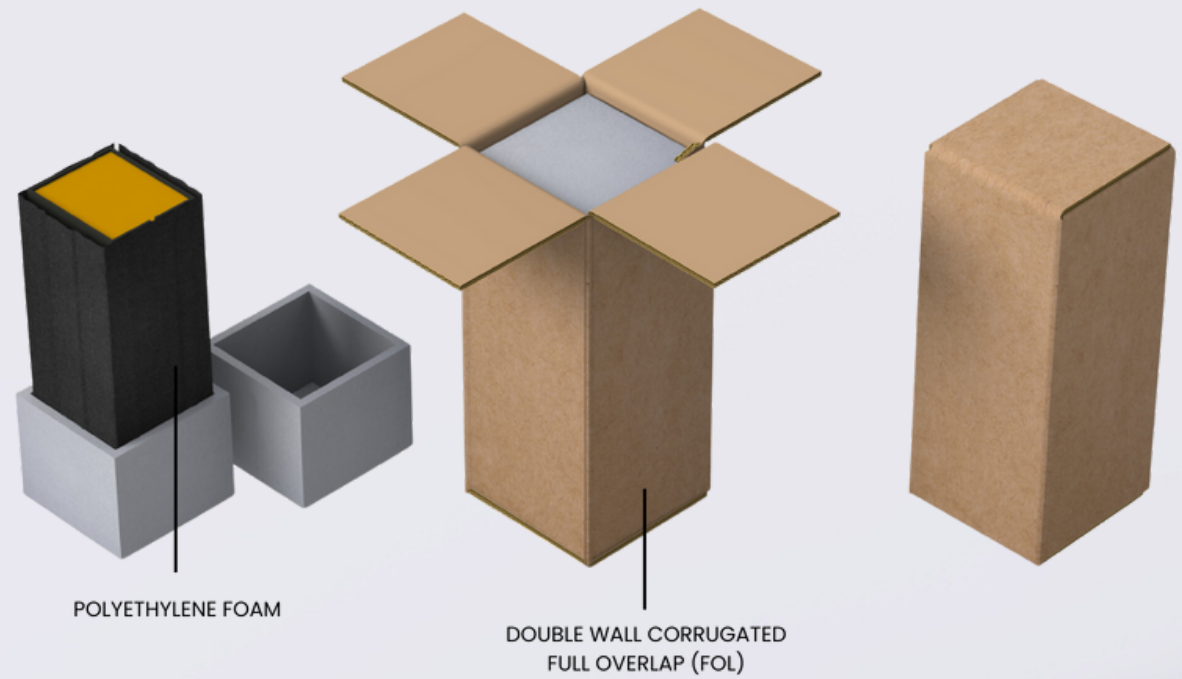

A

1 Bottle Rigid Book Style w/ Magnetic Flap

1 Bottle Rigid Telescoping w/ Reveal

1 Bottle Rigid Book Style Collapsible w/ Magnets

1 Bottle Rigid Box Pedestal

1 Bottle Rigid Tube Telescoping

FOIL STAMP
EMBOSS/DEBOSS

PULL RIBBON

EVA FOAM

1 Bottle Rigid Cylinder Wardrobe

POLYETHYLENE FOAM

DOUBLE WALL CORRUGATED
FULL OVERLAP (FOL)

FOIL STAMP
EMBOSS/DEBOSS

EVA FOAM

1 Bottle Rigid 3 Piece Telescoping Tube

POLYETHYLENE FOAM

DOUBLE WALL CORRUGATED
FULL OVERLAP (FOL)

FOIL STAMP
EMBOSS/DEBOSS

CORRUGATED
TRAY + INSERTS

2 Bottle Rigid Telescoping w/ Reveal

2 Bottle Telescoping – Rigid Lid Corrugated Base

POLYETHYLENE FOAM

DOUBLE WALL CORRUGATED FULL OVERLAP (FOL)

PULL RIBBON

FOIL STAMP EMBOSS/DEBOSS

CORRUGATED TRAY + INSERTS

3 Bottle Rigid Book Style w/ Corrugated Inserts

FOIL STAMP EMBOSS/DEBOSS

CORRUGATED TRAY + INSERTS

3 Bottle Rigid Telescoping Corrugated Inserts w/ Reveal