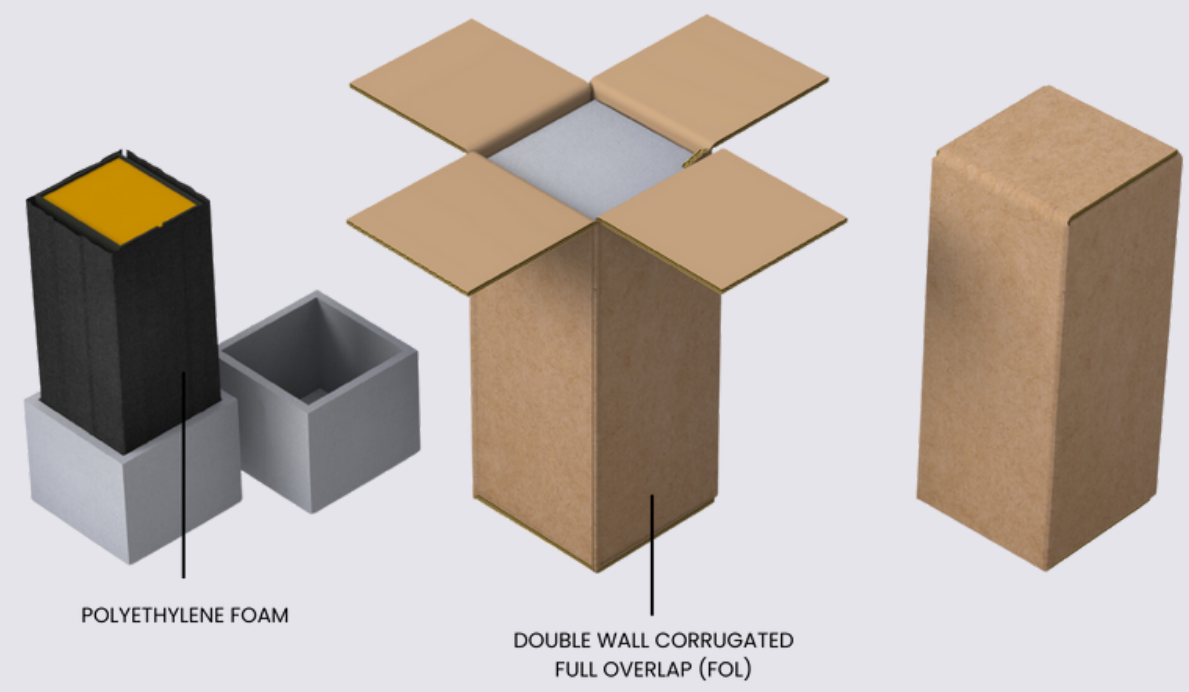

A

1 Bottle Rigid Book Style w/ Magnetic Flap

1 Bottle Rigid Telescoping w/ Reveal

1 Bottle Rigid Book Style Collapsible w/ Magnets

1 Bottle Rigid Box Pedestal

1 Bottle Rigid Tube Telescoping

FOIL STAMP
EMBOSS/DEBOSS

PULL RIBBON

EVA FOAM

1 Bottle Rigid Cylinder Wardrobe

POLYETHYLENE FOAM

DOUBLE WALL CORRUGATED
FULL OVERLAP (FOL)

FOIL STAMP
EMBOSS/DEBOSS

EVA FOAM

1 Bottle Rigid 3 Piece Telescoping Tube

POLYETHYLENE FOAM

DOUBLE WALL CORRUGATED
FULL OVERLAP (FOL)

FOIL STAMP
EMBOSS/DEBOSS

CORRUGATED
TRAY + INSERTS

2 Bottle Rigid Telescoping w/ Reveal

2 Bottle Telescoping – Rigid Lid Corrugated Base

POLYETHYLENE FOAM

DOUBLE WALL CORRUGATED FULL OVERLAP (FOL)

PULL RIBBON

FOIL STAMP EMBOSS/DEBOSS

CORRUGATED TRAY + INSERTS

3 Bottle Rigid Book Style w/ Corrugated Inserts

FOIL STAMP EMBOSS/DEBOSS

CORRUGATED TRAY + INSERTS

3 Bottle Rigid Telescoping Corrugated Inserts w/ Reveal