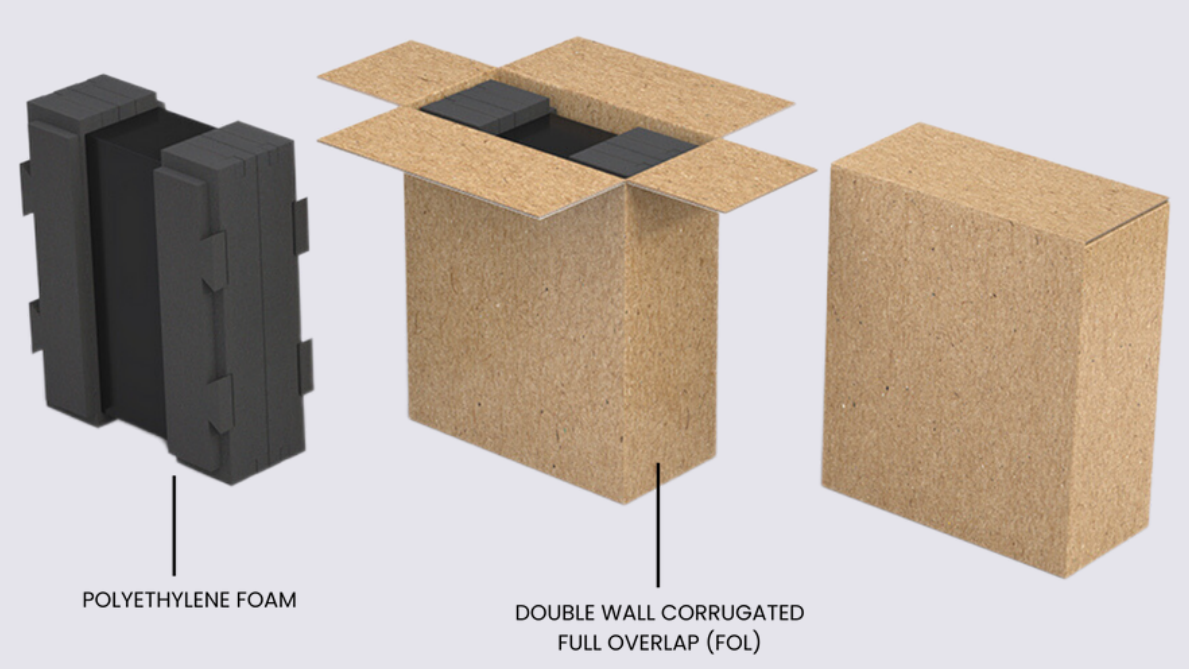

PULL RIBBON

EVA FOAM

1 Bottle Rigid Cylinder Wardrobe

POLYETHYLENE FOAM

DOUBLE WALL CORRUGATED
FULL OVERLAP (FOL)

FOIL STAMP
EMBOSS/DEBOSS

EVA FOAM

1 Bottle Rigid 3 Piece Telescoping Tube

POLYETHYLENE FOAM

DOUBLE WALL CORRUGATED
FULL OVERLAP (FOL)

FOIL STAMP
EMBOSS/DEBOSS

CORRUGATED
TRAY + INSERTS

2 Bottle Rigid Telescoping w/ Reveal

2 Bottle Telescoping – Rigid Lid Corrugated Base

POLYETHYLENE FOAM

DOUBLE WALL CORRUGATED FULL OVERLAP (FOL)

PULL RIBBON

FOIL STAMP EMBOSS/DEBOSS

CORRUGATED TRAY + INSERTS

3 Bottle Rigid Book Style w/ Corrugated Inserts

FOIL STAMP EMBOSS/DEBOSS

CORRUGATED TRAY + INSERTS

3 Bottle Rigid Telescoping Corrugated Inserts w/ Reveal

PULL RIBBON

FOIL STAMP
EMBOSS/DEBOSS

POLYETHYLENE FOAM

DOUBLE WALL CORRUGATED
FULL OVERLAP (FOL)

EVA FOAM

GOLDEN WEST
PACKAGING GROUP

GOLDEN WEST
PACKAGING GROUP

GOLDEN WEST
PACKAGING GROUP