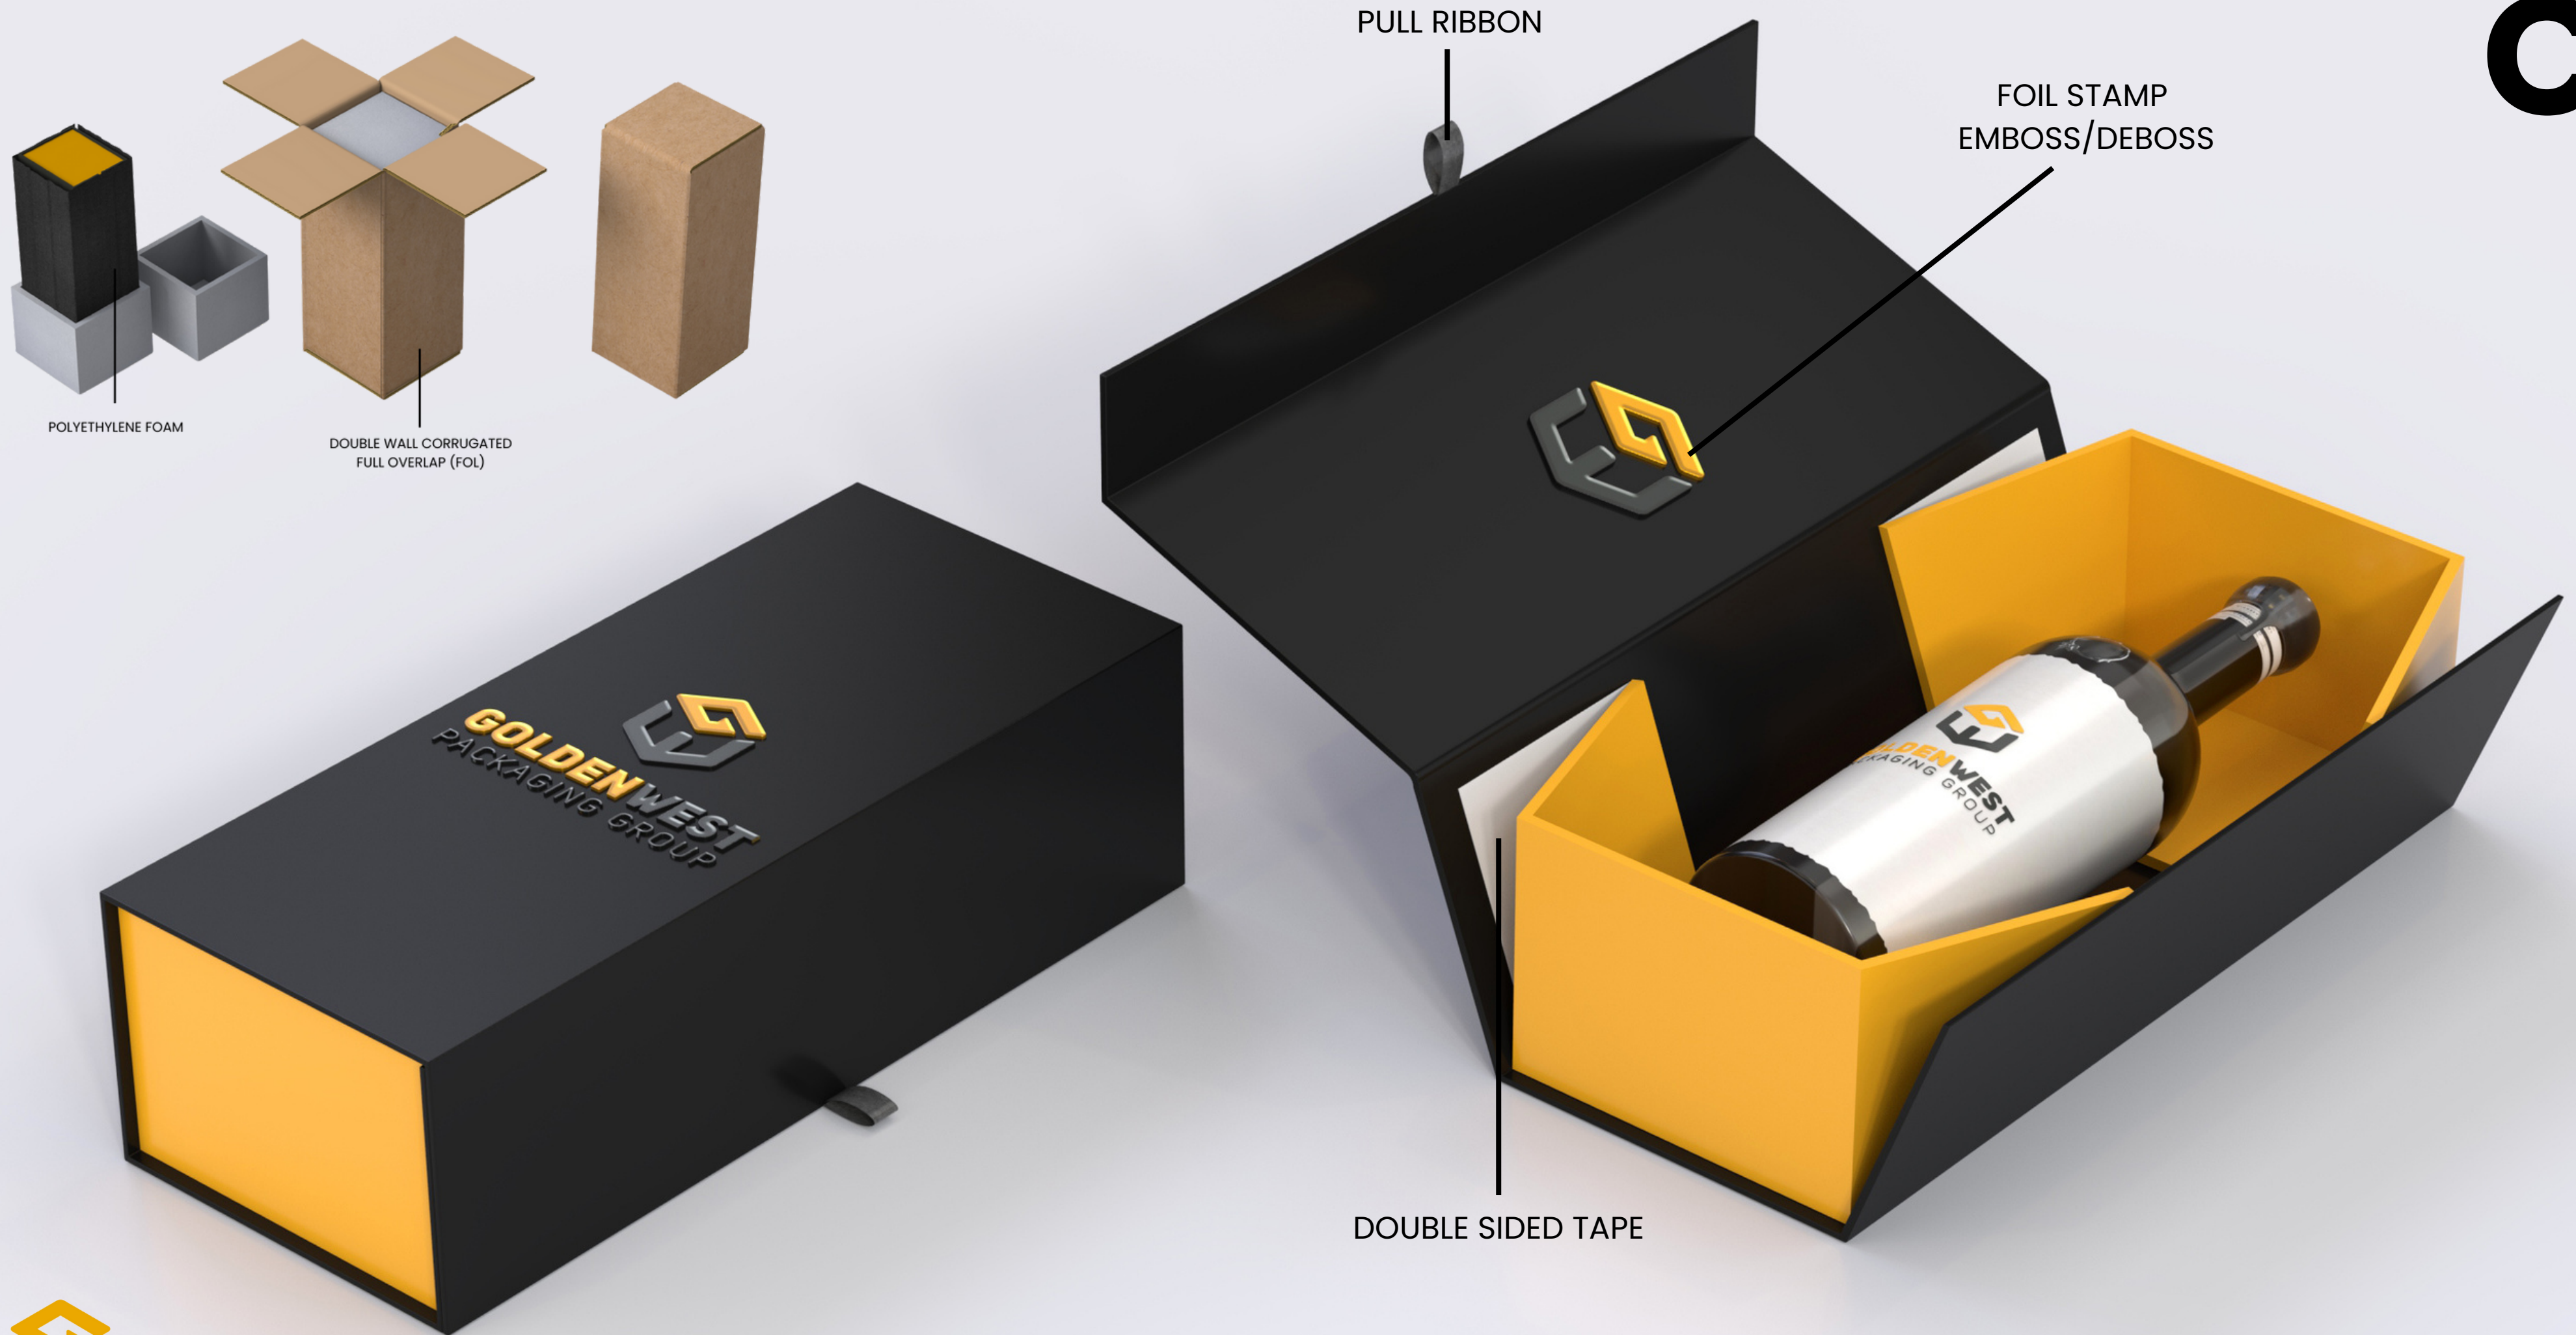

A

1 Bottle Rigid Book Style w/ Magnetic Flap

1 Bottle Rigid Telescoping w/ Reveal

1 Bottle Rigid Book Style Collapsible w/ Magnets

1 Bottle Rigid Box Pedestal

1 Bottle Rigid Tube Telescoping

FOIL STAMP
EMBOSS/DEBOSS

PULL RIBBON

EVA FOAM

1 Bottle Rigid Cylinder Wardrobe

POLYETHYLENE FOAM

DOUBLE WALL CORRUGATED
FULL OVERLAP (FOL)

FOIL STAMP
EMBOSS/DEBOSS

EVA FOAM

1 Bottle Rigid 3 Piece Telescoping Tube

POLYETHYLENE FOAM

DOUBLE WALL CORRUGATED
FULL OVERLAP (FOL)

FOIL STAMP
EMBOSS/DEBOSS

CORRUGATED
TRAY + INSERTS

2 Bottle Rigid Telescoping w/ Reveal

2 Bottle Telescoping – Rigid Lid Corrugated Base

POLYETHYLENE FOAM

DOUBLE WALL CORRUGATED FULL OVERLAP (FOL)

PULL RIBBON

FOIL STAMP EMBOSS/DEBOSS

CORRUGATED TRAY + INSERTS

3 Bottle Rigid Book Style w/ Corrugated Inserts

FOIL STAMP EMBOSS/DEBOSS

CORRUGATED TRAY + INSERTS

3 Bottle Rigid Telescoping Corrugated Inserts w/ Reveal