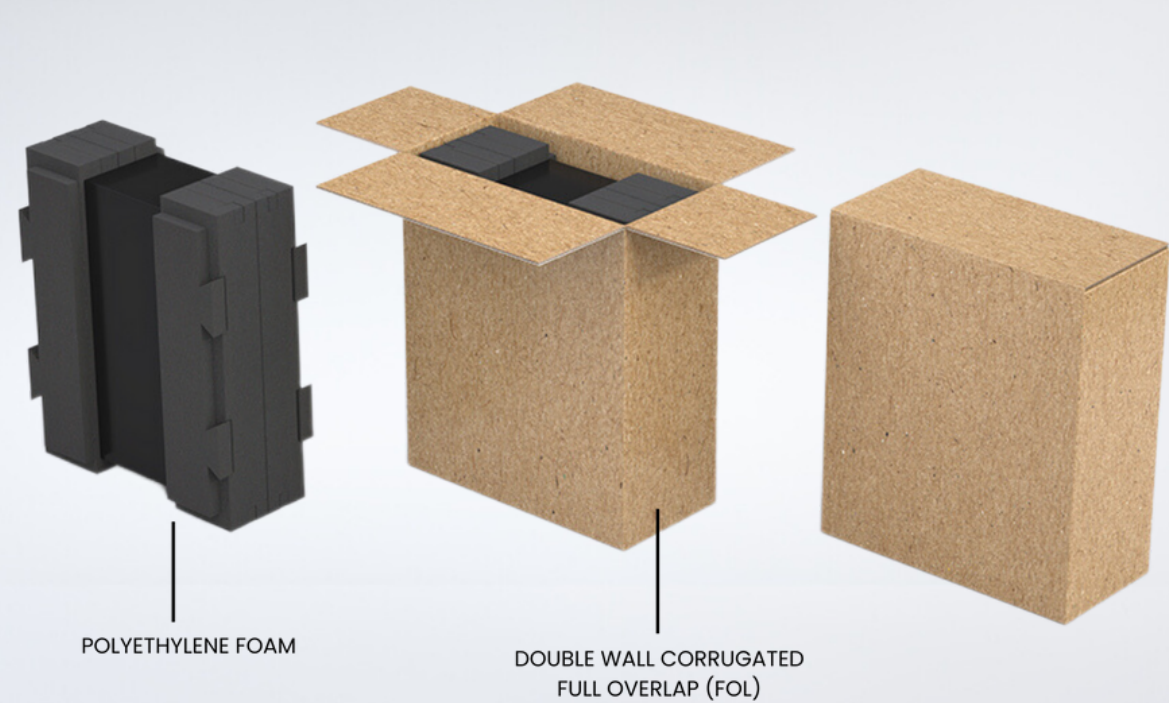

PULL RIBBON

EVA FOAM

1 Bottle Rigid Cylinder Wardrobe

POLYETHYLENE FOAM

DOUBLE WALL CORRUGATED
FULL OVERLAP (FOL)

FOIL STAMP
EMBOSS/DEBOSS

EVA FOAM

1 Bottle Rigid 3 Piece Telescoping Tube

POLYETHYLENE FOAM

DOUBLE WALL CORRUGATED
FULL OVERLAP (FOL)

FOIL STAMP
EMBOSS/DEBOSS

CORRUGATED
TRAY + INSERTS

2 Bottle Rigid Telescoping w/ Reveal

2 Bottle Telescoping – Rigid Lid Corrugated Base

POLYETHYLENE FOAM

GOLDEN WEST
PACKAGING GROUP

3 Bottle Rigid Book Style w/ Foam Inserts

3 Bottle Rigid Telescoping w/ Reveal and Foam Inserts

3 Bottle Rigid Hinged Lid w/ Reveal and Foam Inserts

6 Bottle Rigid Book Style w/ Corrugated Inserts

POLYETHYLENE FOAM

DOUBLE WALL CORRUGATED
FULL OVERLAP (FOL)

VELLUM

EVA FOAM

FOIL STAMP
EMBOSS/DEBOSS

PULL RIBBON

6 Bottle Telescoping w/ Foam Inserts and Vellum

6 Bottle Rigid Telescoping w/ Corrugated Inserts