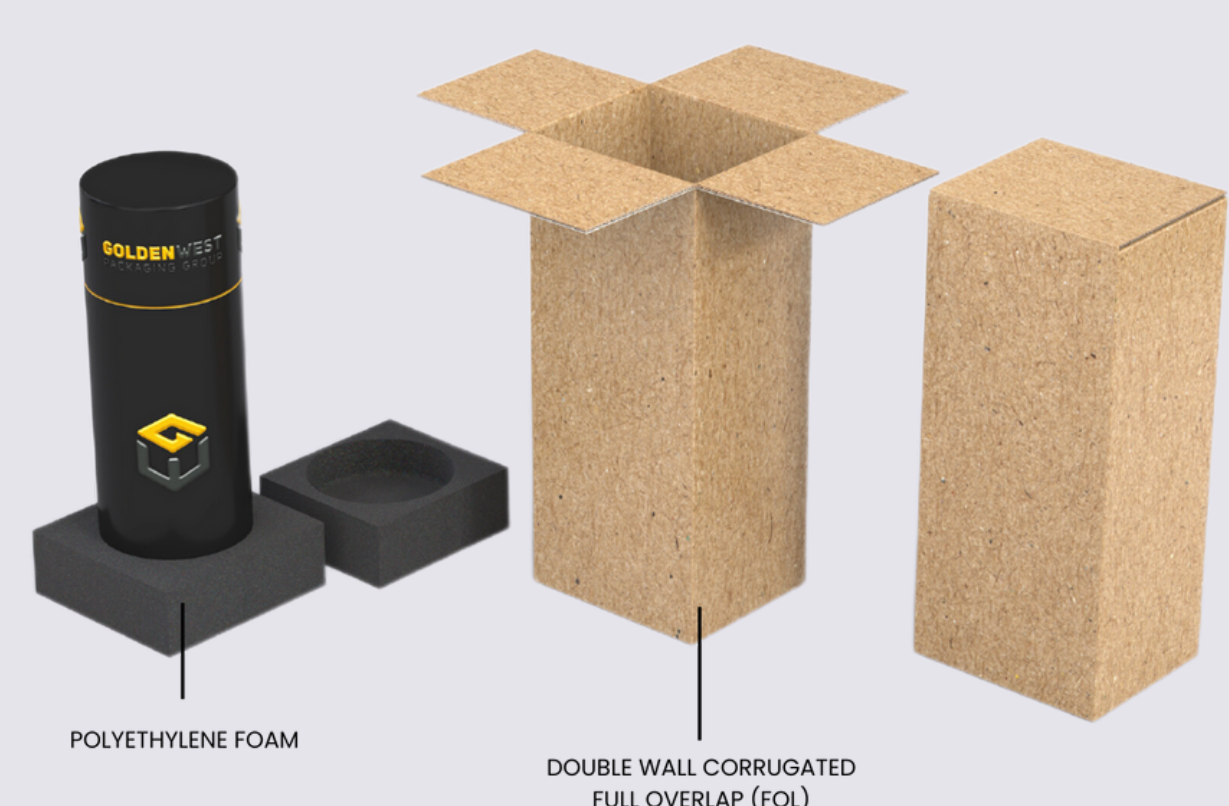

A

1 Bottle Rigid Book Style w/ Magnetic Flap

1 Bottle Rigid Telescoping w/ Reveal

1 Bottle Rigid Book Style Collapsible w/ Magnets

1 Bottle Rigid Box Pedestal

1 Bottle Rigid Tube Telescoping

FOIL STAMP
EMBOSS/DEBOSS

PULL RIBBON

EVA FOAM

1 Bottle Rigid Cylinder Wardrobe

POLYETHYLENE FOAM

DOUBLE WALL CORRUGATED
FULL OVERLAP (FOL)

FOIL STAMP
EMBOSS/DEBOSS

EVA FOAM

1 Bottle Rigid 3 Piece Telescoping Tube

POLYETHYLENE FOAM

DOUBLE WALL CORRUGATED
FULL OVERLAP (FOL)

FOIL STAMP
EMBOSS/DEBOSS

CORRUGATED
TRAY + INSERTS

2 Bottle Rigid Telescoping w/ Reveal

2 Bottle Telescoping – Rigid Lid Corrugated Base

POLYETHYLENE FOAM

DOUBLE WALL CORRUGATED FULL OVERLAP (FOL)

PULL RIBBON

FOIL STAMP EMBOSS/DEBOSS

CORRUGATED TRAY + INSERTS

3 Bottle Rigid Book Style w/ Corrugated Inserts

FOIL STAMP EMBOSS/DEBOSS

CORRUGATED TRAY + INSERTS

3 Bottle Rigid Telescoping Corrugated Inserts w/ Reveal