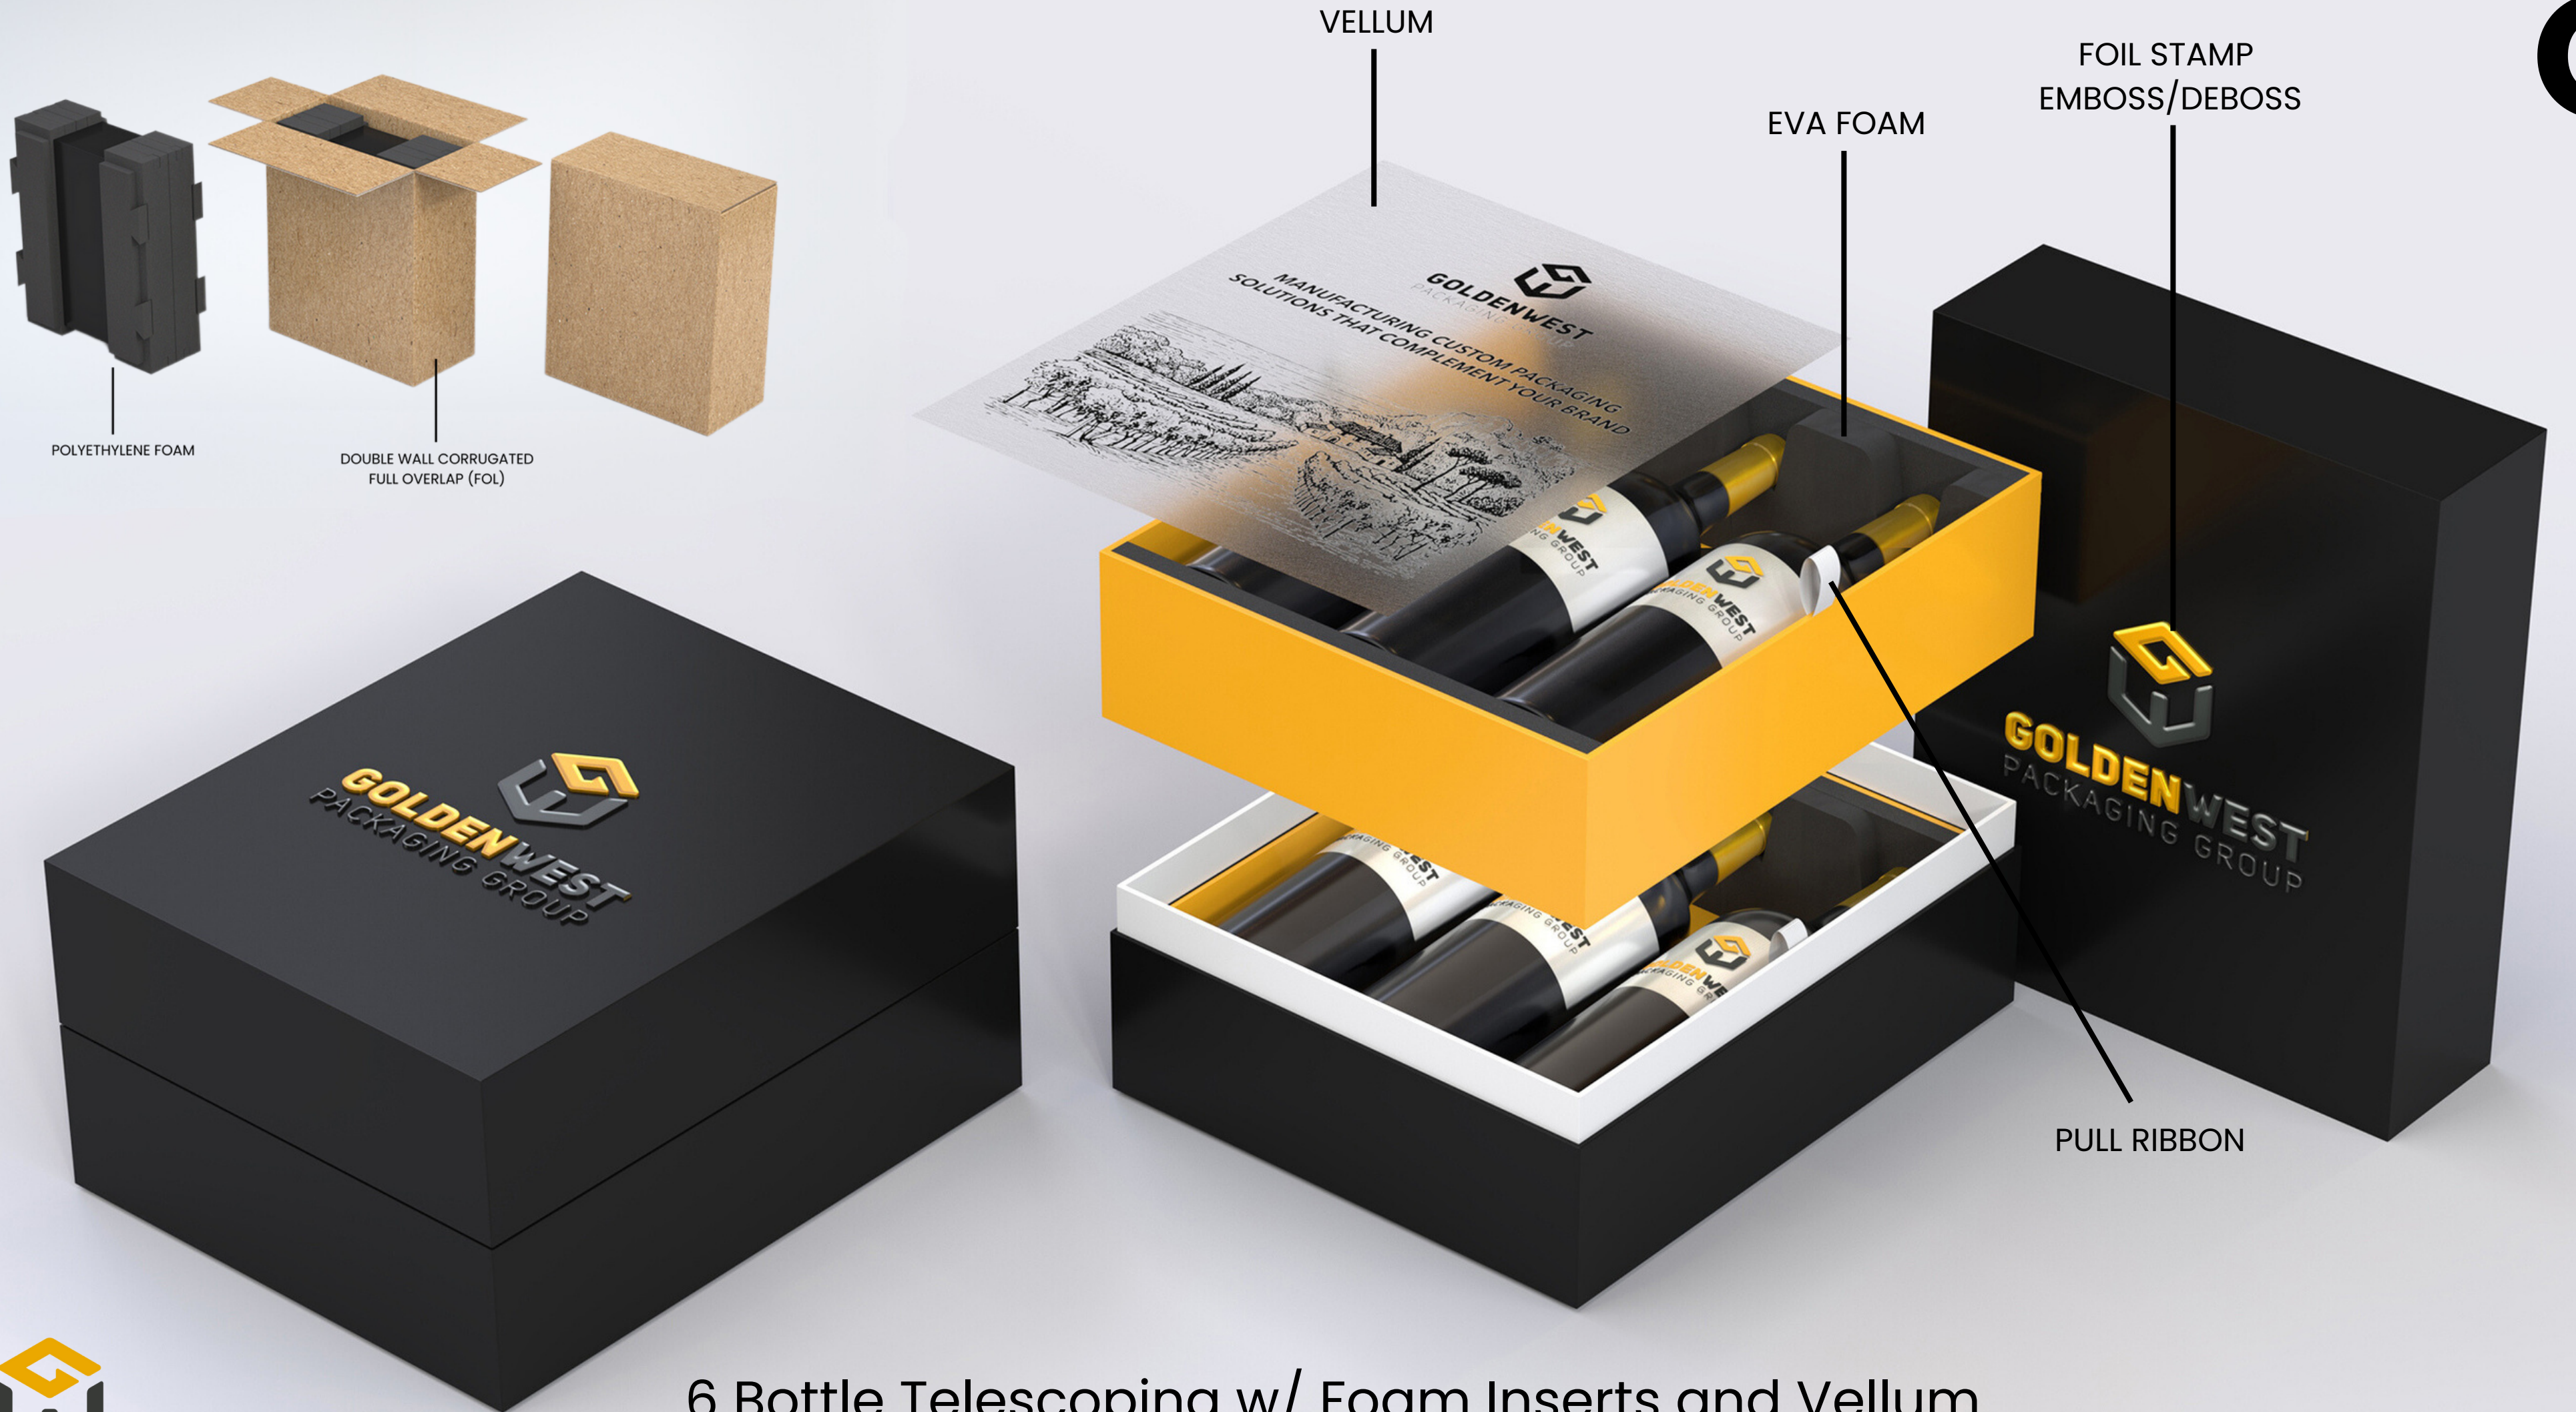

A

1 Bottle Rigid Book Style w/ Magnetic Flap

1 Bottle Rigid Telescoping w/ Reveal

1 Bottle Rigid Book Style Collapsible w/ Magnets

1 Bottle Rigid Box Pedestal

1 Bottle Rigid Tube Telescoping

FOIL STAMP
EMBOSS/DEBOSS

PULL RIBBON

EVA FOAM

1 Bottle Rigid Cylinder Wardrobe

POLYETHYLENE FOAM

DOUBLE WALL CORRUGATED
FULL OVERLAP (FOL)

FOIL STAMP
EMBOSS/DEBOSS

EVA FOAM

1 Bottle Rigid 3 Piece Telescoping Tube

POLYETHYLENE FOAM

DOUBLE WALL CORRUGATED
FULL OVERLAP (FOL)

FOIL STAMP
EMBOSS/DEBOSS

CORRUGATED
TRAY + INSERTS

2 Bottle Rigid Telescoping w/ Reveal

2 Bottle Telescoping – Rigid Lid Corrugated Base

POLYETHYLENE FOAM

POLYETHYLENE FOAM

DOUBLE WALL CORRUGATED
FULL OVERLAP (FOL)

VELLUM

EVA FOAM

FOIL STAMP
EMBOSS/DEBOSS

PULL RIBBON

6 Bottle Telescoping w/ Foam Inserts and Vellum

6 Bottle Rigid Telescoping w/ Corrugated Inserts