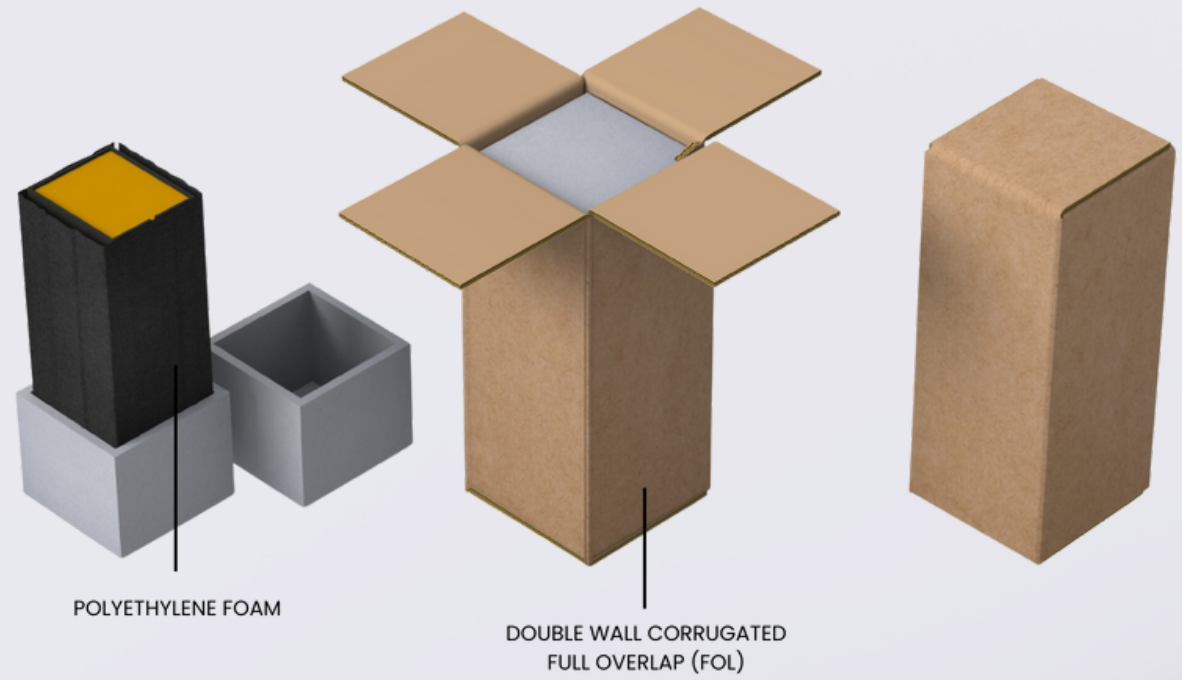

A

1 Bottle Rigid Book Style w/ Magnetic Flap

1 Bottle Rigid Telescoping w/ Reveal

1 Bottle Rigid Book Style Collapsible w/ Magnets

1 Bottle Rigid Box Pedestal

1 Bottle Rigid Tube Telescoping

FOIL STAMP
EMBOSS/DEBOSS

PULL RIBBON

EVA FOAM

1 Bottle Rigid Cylinder Wardrobe

POLYETHYLENE FOAM

DOUBLE WALL CORRUGATED
FULL OVERLAP (FOL)

FOIL STAMP
EMBOSS/DEBOSS

EVA FOAM

1 Bottle Rigid 3 Piece Telescoping Tube

POLYETHYLENE FOAM

DOUBLE WALL CORRUGATED
FULL OVERLAP (FOL)

FOIL STAMP
EMBOSS/DEBOSS

CORRUGATED
TRAY + INSERTS

2 Bottle Rigid Telescoping w/ Reveal

2 Bottle Telescoping – Rigid Lid Corrugated Base

POLYETHYLENE FOAM

DOUBLE WALL CORRUGATED FULL OVERLAP (FOL)

PULL RIBBON

FOIL STAMP EMBOSS/DEBOSS

CORRUGATED TRAY + INSERTS

3 Bottle Rigid Book Style w/ Corrugated Inserts

FOIL STAMP EMBOSS/DEBOSS

CORRUGATED TRAY + INSERTS

3 Bottle Rigid Telescoping Corrugated Inserts w/ Reveal