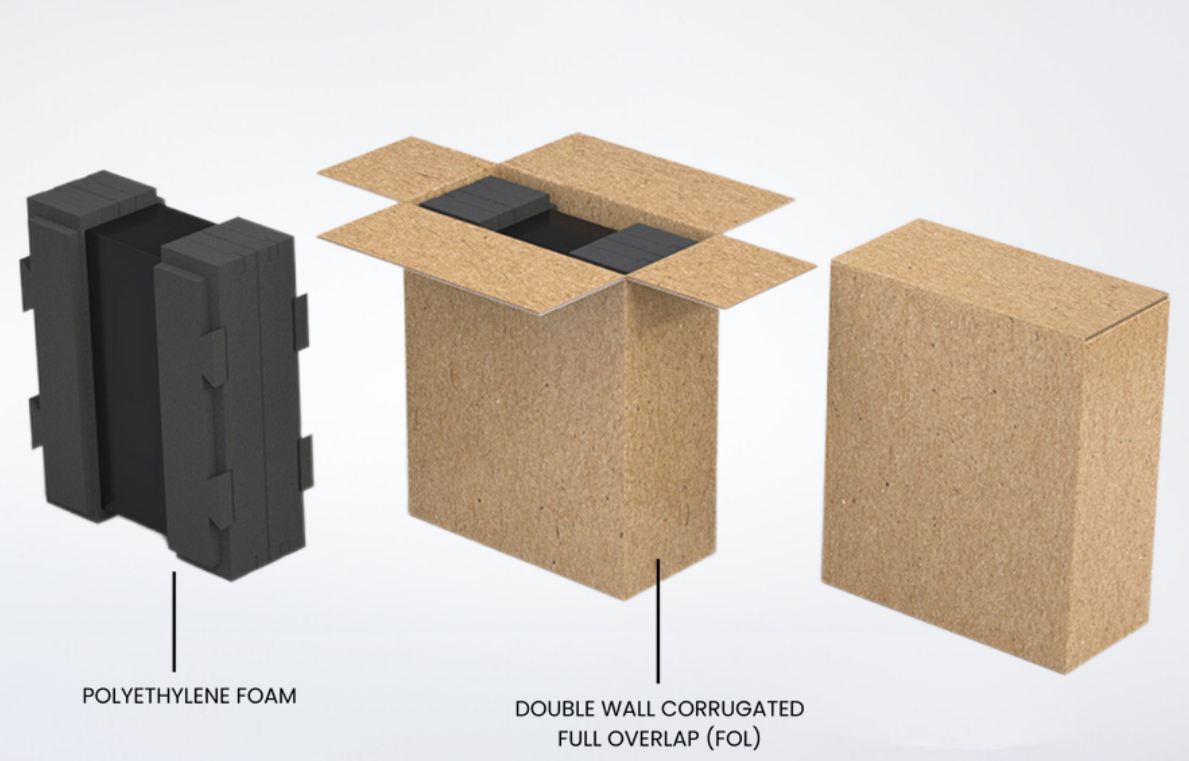

A

1 Bottle Rigid Book Style w/ Magnetic Flap

1 Bottle Rigid Telescoping w/ Reveal

1 Bottle Rigid Book Style Collapsible w/ Magnets

1 Bottle Rigid Box Pedestal

1 Bottle Rigid Tube Telescoping

FOIL STAMP
EMBOSS/DEBOSS

PULL RIBBON

EVA FOAM

1 Bottle Rigid Cylinder Wardrobe

POLYETHYLENE FOAM

DOUBLE WALL CORRUGATED
FULL OVERLAP (FOL)

FOIL STAMP
EMBOSS/DEBOSS

EVA FOAM

1 Bottle Rigid 3 Piece Telescoping Tube

POLYETHYLENE FOAM

DOUBLE WALL CORRUGATED
FULL OVERLAP (FOL)

FOIL STAMP
EMBOSS/DEBOSS

CORRUGATED
TRAY + INSERTS

2 Bottle Rigid Telescoping w/ Reveal

2 Bottle Telescoping – Rigid Lid Corrugated Base

POLYETHYLENE FOAM

DOUBLE WALL CORRUGATED FULL OVERLAP (FOL)

PULL RIBBON

FOIL STAMP EMBOSS/DEBOSS

CORRUGATED TRAY + INSERTS

3 Bottle Rigid Book Style w/ Corrugated Inserts

FOIL STAMP EMBOSS/DEBOSS

CORRUGATED TRAY + INSERTS

3 Bottle Rigid Telescoping Corrugated Inserts w/ Reveal