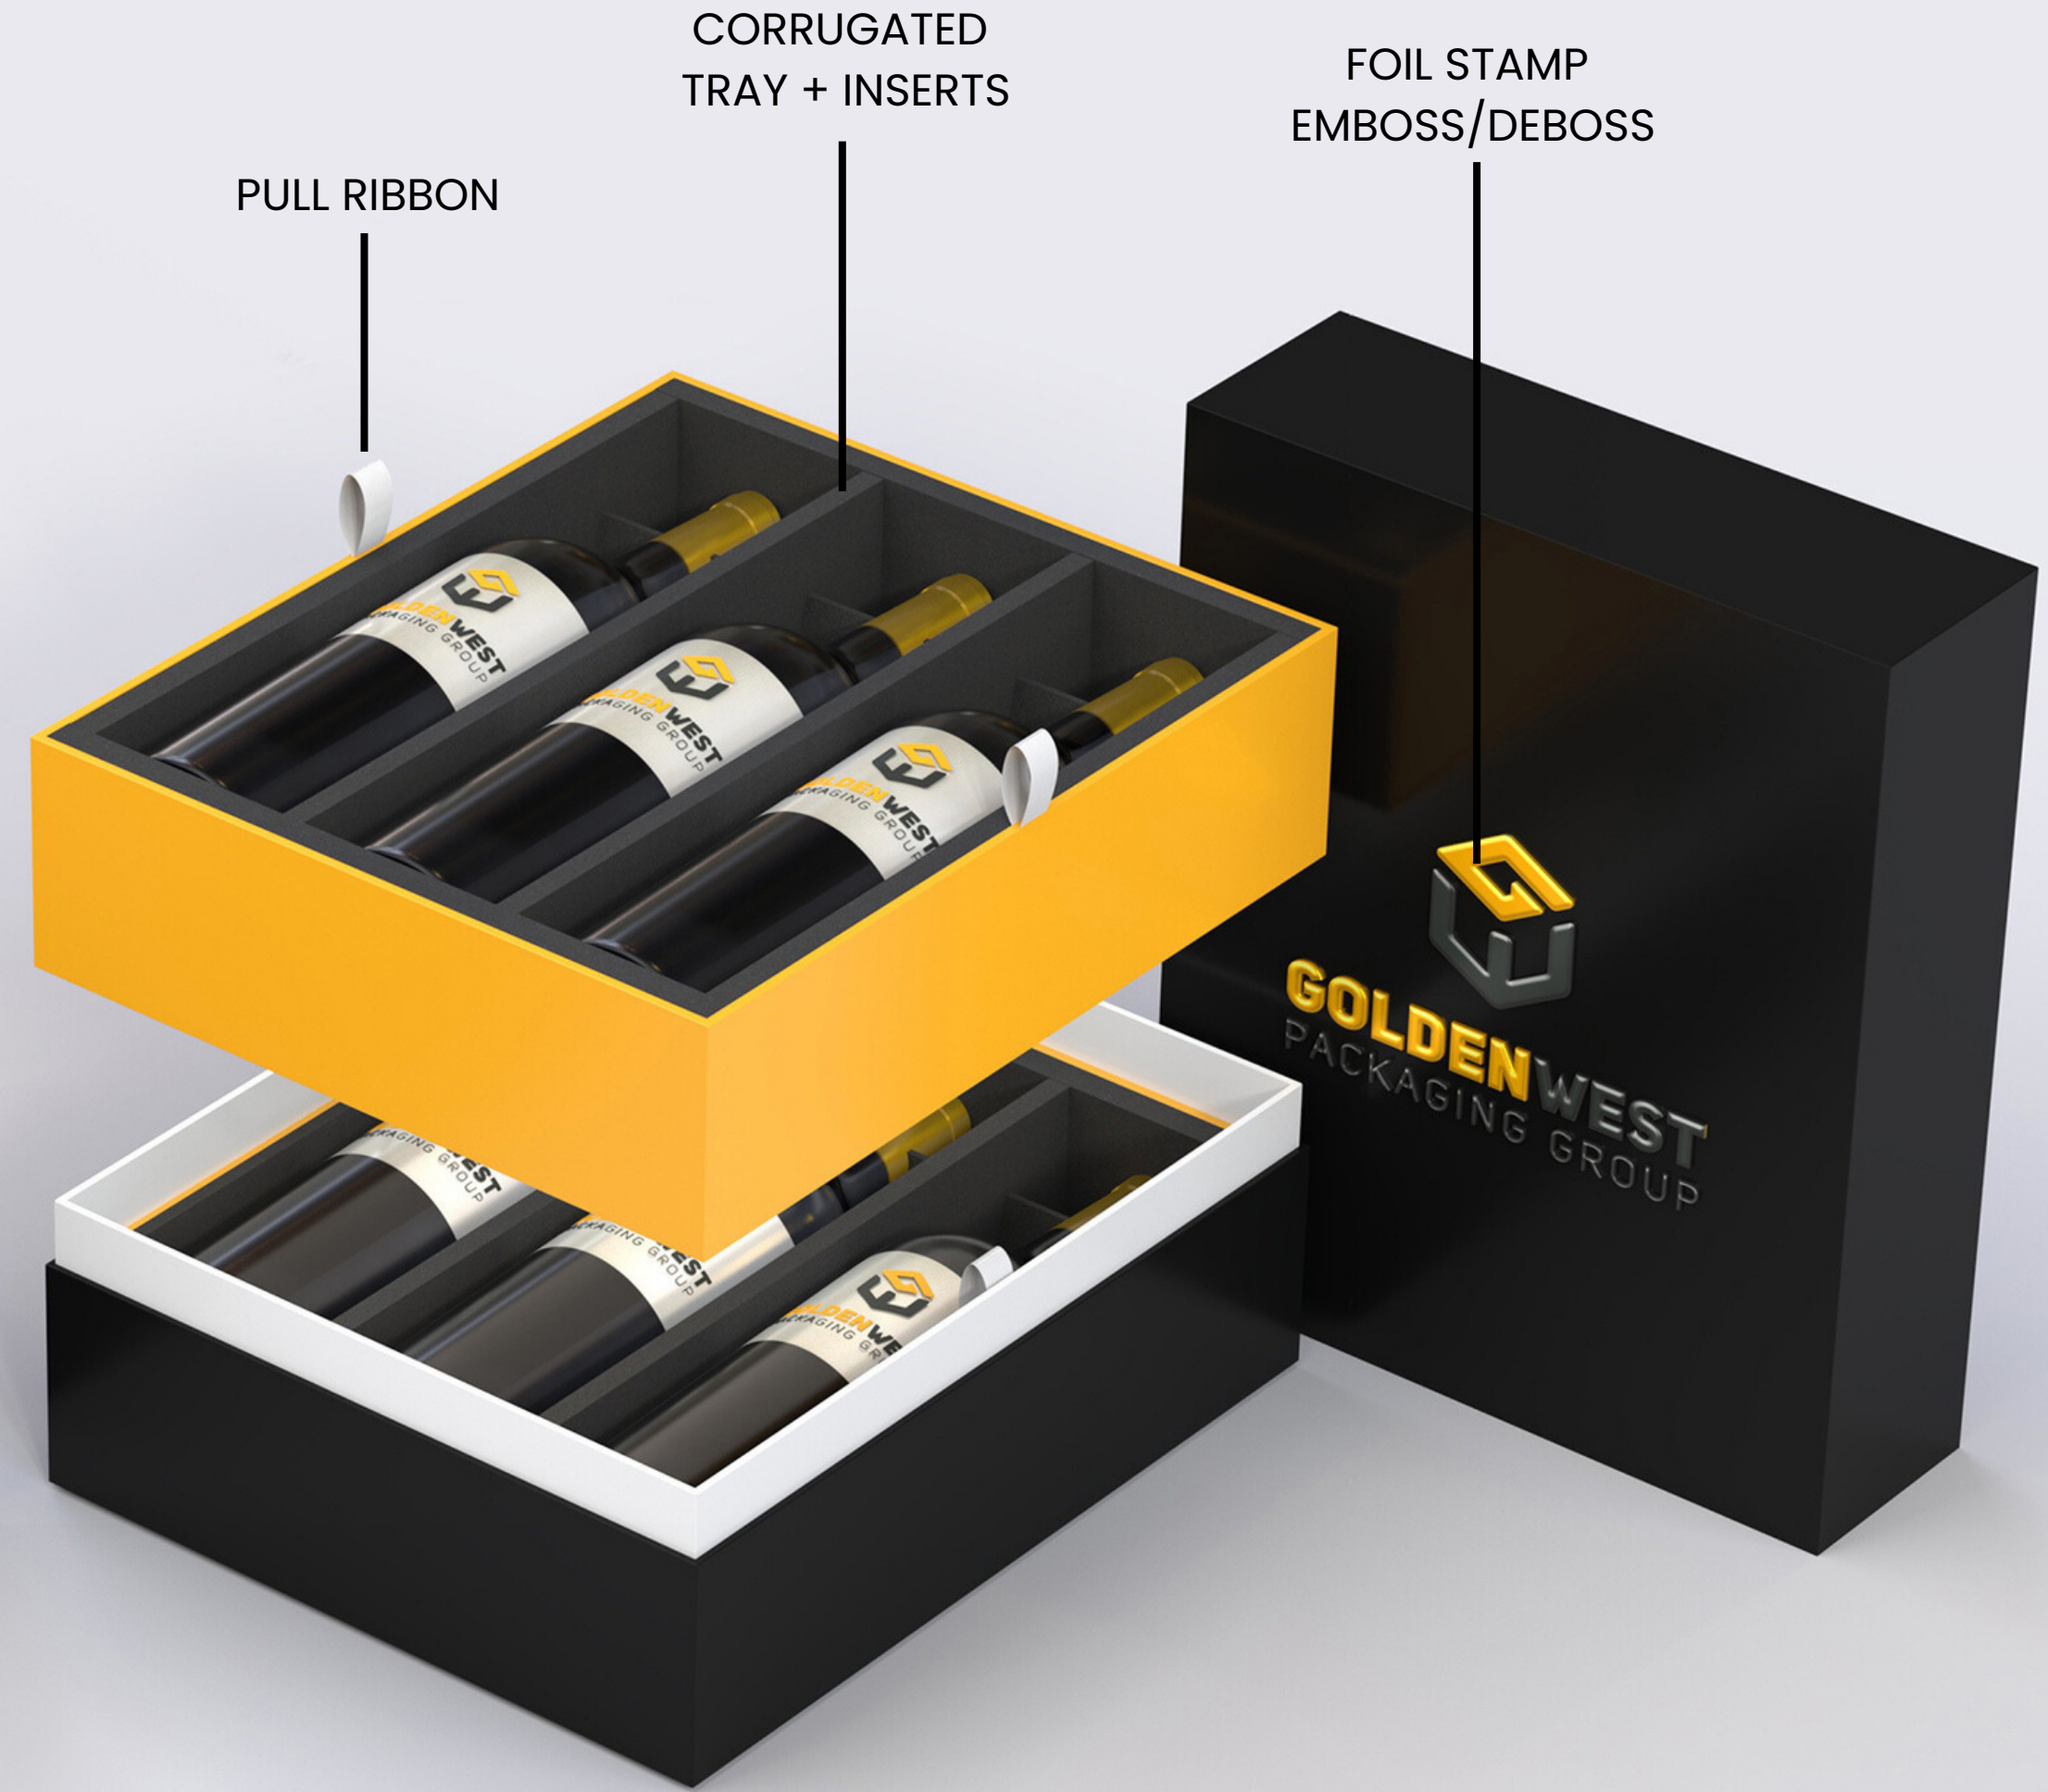

A

1 Bottle Rigid Book Style w/ Magnetic Flap

1 Bottle Rigid Telescoping w/ Reveal

1 Bottle Rigid Book Style Collapsible w/ Magnets

1 Bottle Rigid Box Pedestal

1 Bottle Rigid Tube Telescoping

FOIL STAMP
EMBOSS/DEBOSS

PULL RIBBON

EVA FOAM

1 Bottle Rigid Cylinder Wardrobe

POLYETHYLENE FOAM

DOUBLE WALL CORRUGATED
FULL OVERLAP (FOL)

FOIL STAMP
EMBOSS/DEBOSS

EVA FOAM

1 Bottle Rigid 3 Piece Telescoping Tube

POLYETHYLENE FOAM

DOUBLE WALL CORRUGATED
FULL OVERLAP (FOL)

FOIL STAMP
EMBOSS/DEBOSS

CORRUGATED
TRAY + INSERTS

2 Bottle Rigid Telescoping w/ Reveal

2 Bottle Telescoping – Rigid Lid Corrugated Base

POLYETHYLENE FOAM

POLYETHYLENE FOAM

DOUBLE WALL CORRUGATED
FULL OVERLAP (FOL)

VELLUM

EVA FOAM

FOIL STAMP
EMBOSS/DEBOSS

PULL RIBBON

6 Bottle Telescoping w/ Foam Inserts and Vellum

6 Bottle Rigid Telescoping w/ Corrugated Inserts